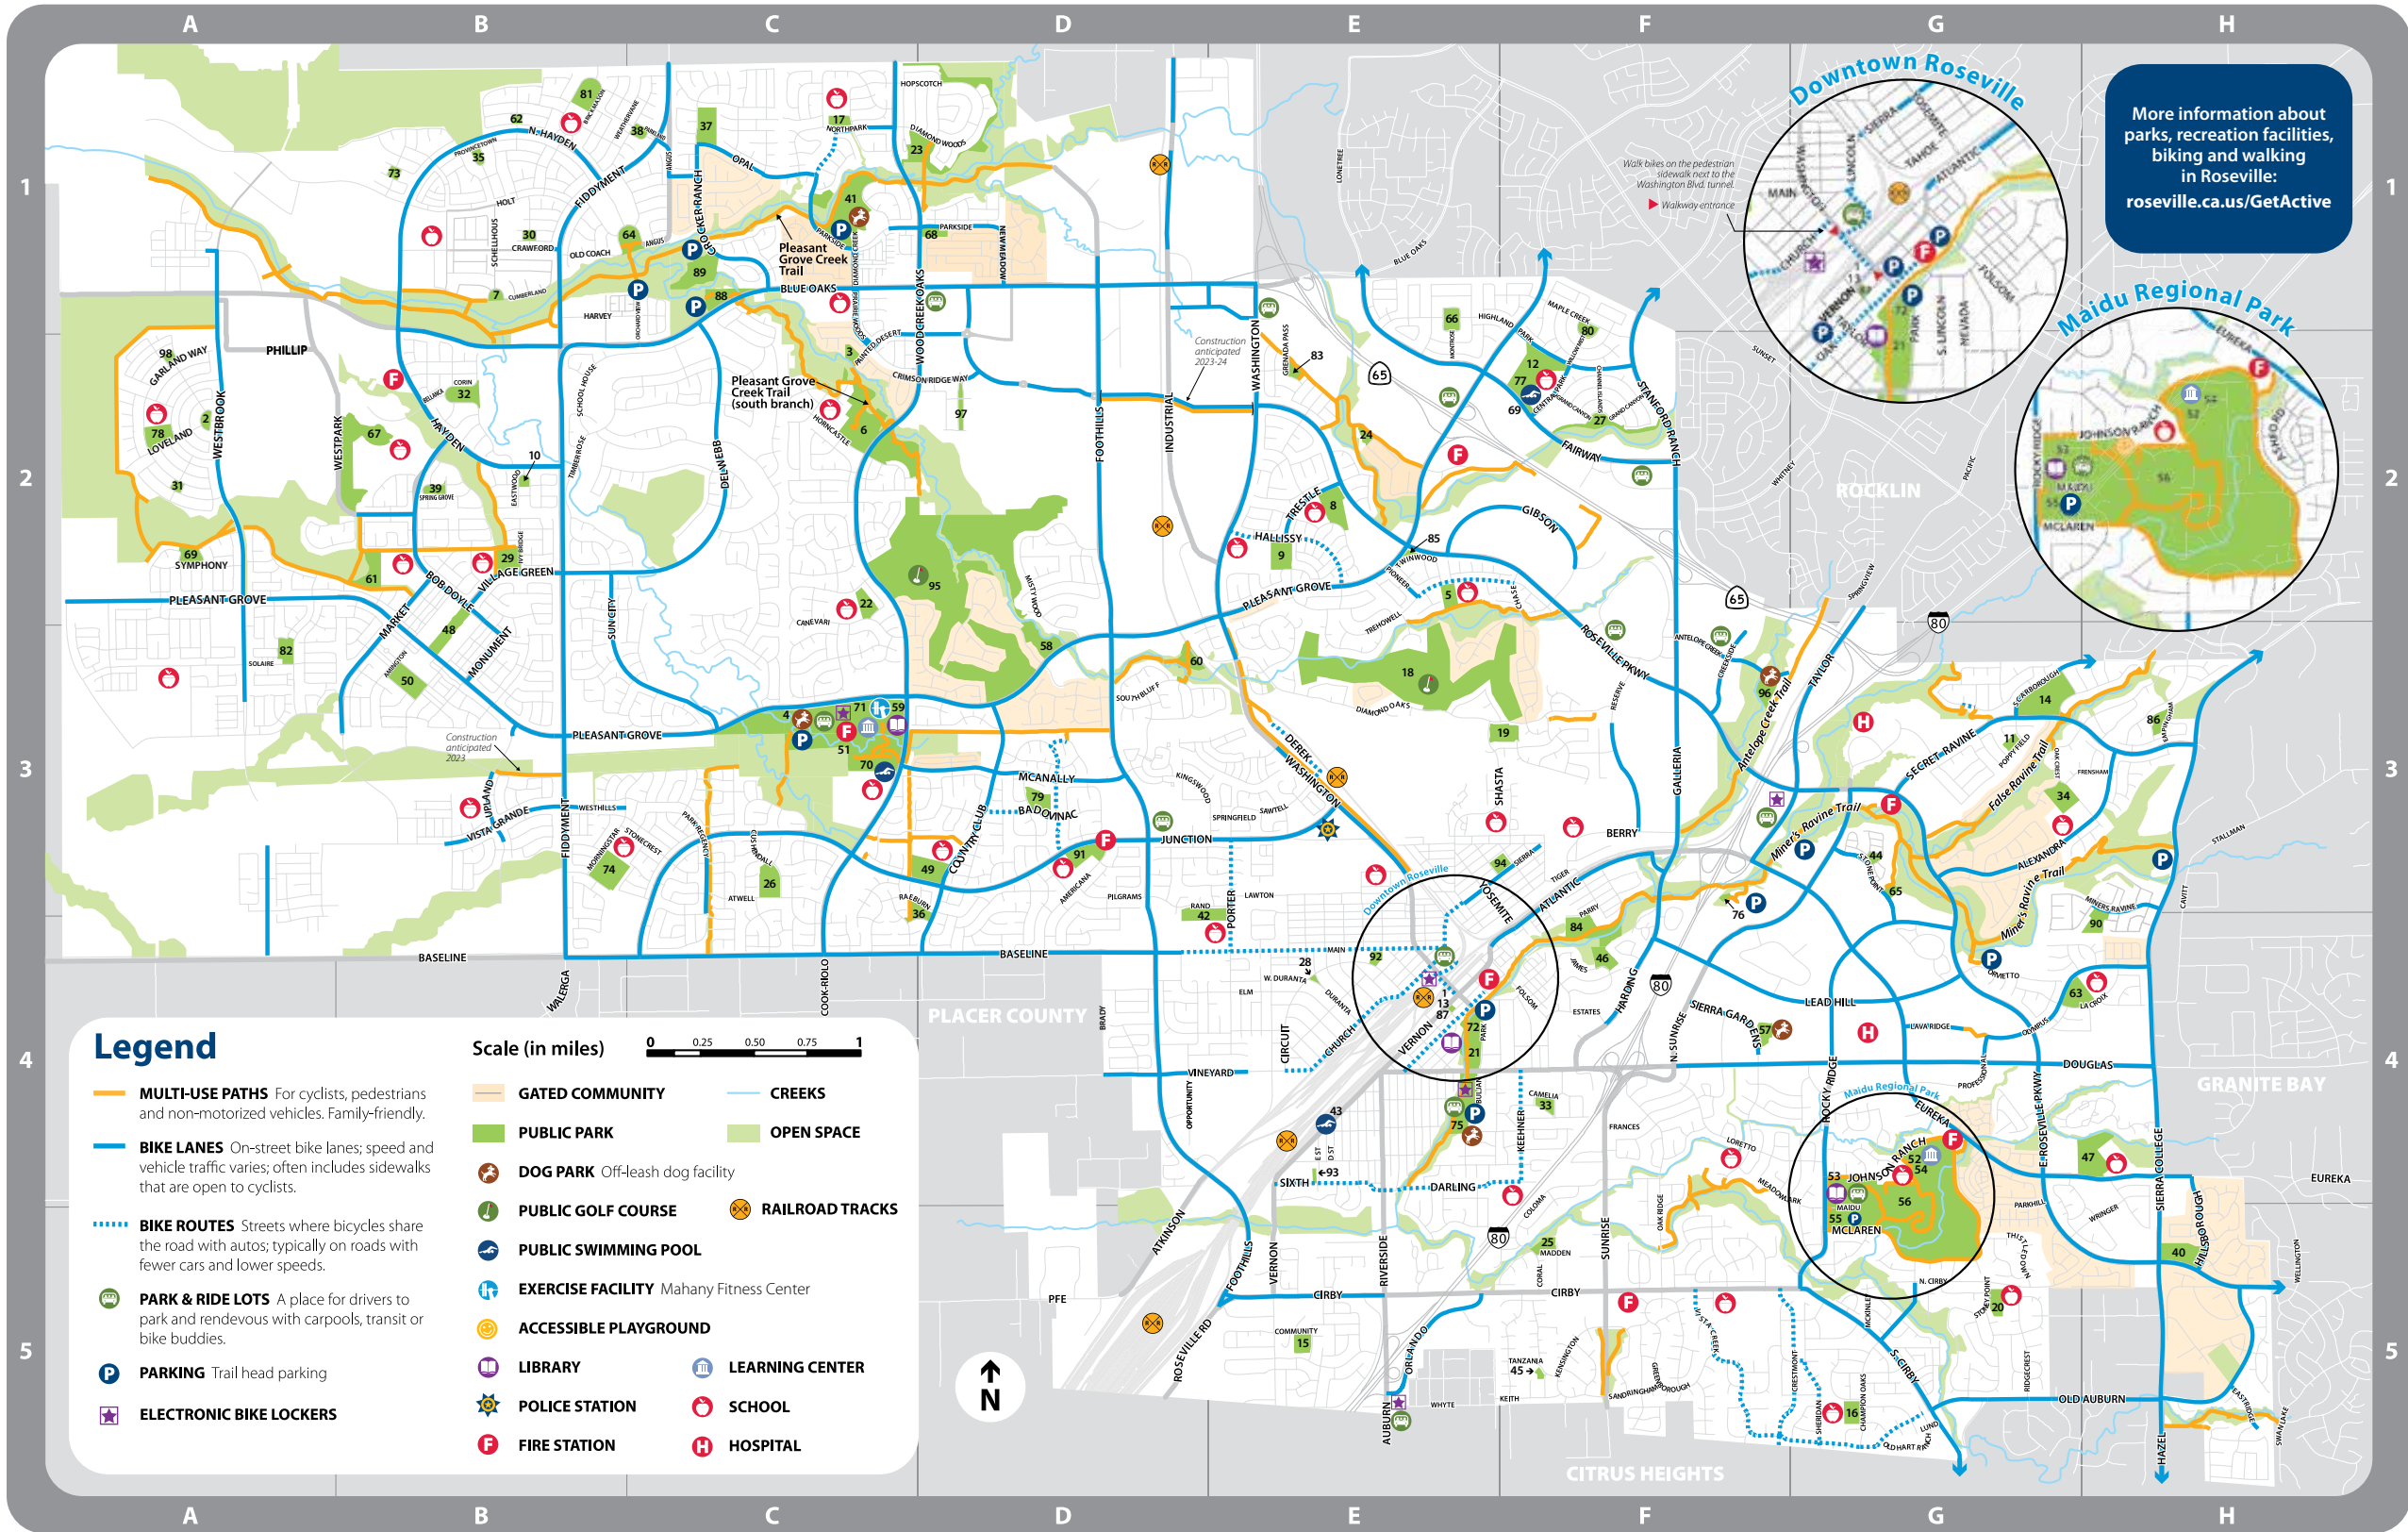

Parks, Trails & Bikeways Map

Share the Trail

Whether you're on foot or on wheels

Bicycles

The rules of the road require bikes, like cars, to travel on the right. This also applies to our trails. *California Vehicle Code 21956*

Travel at a safe speed; yield to pedestrians.

When passing, slow down and move to the left when safe.

Pedestrians

Pedestrians always use the left lane.

Stay in the proper lane so you aren't surprised by traffic coming up behind you.

When a cyclist approaches, step toward the shoulder to allow extra room for passing.

All Trail Users

Don't block the trail; travel single file when the trail is busy.

Keep dogs under control and on a leash no longer than 6 feet. *Municipal Code 7.04.060*

Stay alert to your surroundings.

Watch a brief video with helpful tips, visit: roseville.ca.us/ShareTheTrail

This map is provided as a guide to park and bicycle facilities and routes within the City of Roseville, and is not intended as a guarantee or warranty of the safety, condition, suitability or fitness of the facilities and routes shown on the map.

Conditions of road, bikeway, and park facilities are subject to changes which can render them unusable or unsafe at any time. Any person using these facilities and routes is responsible to determine its suitability and whether the user's skill level is appropriate for the facility or route.

More information about parks, recreation facilities, biking and walking in Roseville: roseville.ca.us/GetActive